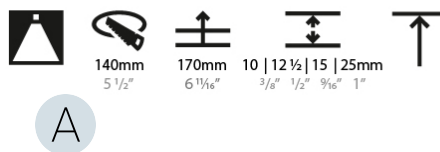

ELECTRICAL

Lamp Type: LED (Zhaga Standard)
Input Wattage (W): 13.2 / 16.5
Total Output Wattage (W): 12.1 / 14.7
Dimming: Tri-Mode (Non-Dimming and Phase Dimming (120Vac only) and 0-10V Dimming)
Driver Included: No
Driver Location: Recessed Housing
Driver Type: Constant Current - Universal
Driver Class: Class 2
Housing: See components
Input Voltage (V): 120 - 277
Constant Current (MA): 350

LED

Number of LEDs: 1
Color Temperature (°K): 2700 / 3000 / 3500 / 4000
Max. Delivered Lumen (lm): 814 / 877 / 911 / 930
Nominal Lumen (lm): 1246 / 1342 / 1396 / 1424
CRI: >90 CRI
Efficiency (%): 90.5
Lamp Life (hrs): 50000
Upon Request: RGB-W Tunable White Special Color Temperature Special LED

OPTICAL

Reflector°: 10
Optic°: Lens Pack - No Lens / Linear Spread Lens / Honeycomb / Spread Lens
Upon Request: Special Beam Angles

RATINGS AND CERTIFICATIONS

382, F 416-247-9319, www.zaneen.com
Certified and Compliant for North American Standards
In a constant effort to supply the best product, we reserve the right to change specifications or materials without notice. The most recent specification sheets are found at zaneen.com
IP rating: IP20