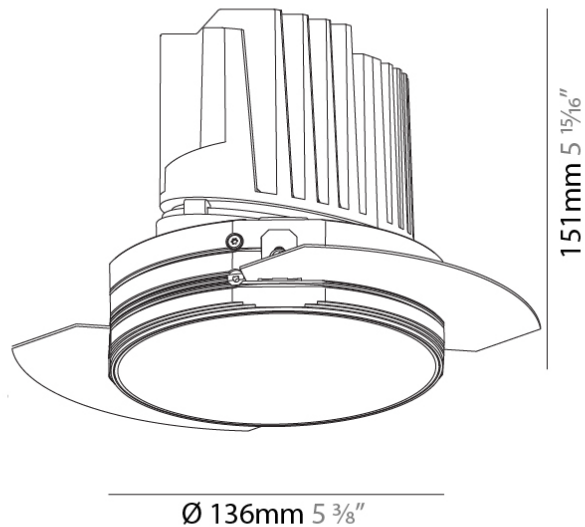

ELECTRICAL

Lamp Type: LED (Zhaga Standard)
Input Wattage (W): 28
Total Output Wattage (W): 26.4
Dimming: Tri-Mode (Non-Dimming and Phase Dimming (120Vac only) and 0-10V Dimming)
Driver Included: No
Driver Location: Recessed Housing
Driver Type: Constant Current - Universal
Driver Class: Class 2
Housing: See components
Input Voltage (V): 120 - 277
Constant Current (MA): 700

LED

Number of LEDs: 1
Color Temperature (°K): 2700 / 3000 / 3500 / 4000
Max. Delivered Lumen (lm): 2156 / 2244 / 2377 / 2425
Nominal Lumen (lm): 2909 / 3028 / 3208 / 2373
CRI: >90 CRI
Lamp Life (hrs): 50000
Upon Request: RGB-W Tunable White Special Color Temperature Special LED

OPTICAL

Reflector°: 18 / 34
Optic°: Lens Pack - No Lens / Linear Spread Lens / Honeycomb / Spread Lens
Adjustability: Fixed
Upon Request: Special Beam Angles

RATINGS AND CERTIFICATIONS

382, F 416-247-9319, www.zaneen.com

Created by Zaneen Lighting for North American Standards at the end of the existing Model #. For assistance on 'custom' specifications, contact zteam@zaneen.com. In a constant effort to supply the best product, we reserve the right to change specifications or materials without notice. The most recent specification sheets are found at zaneen.com

IP rating: IP20